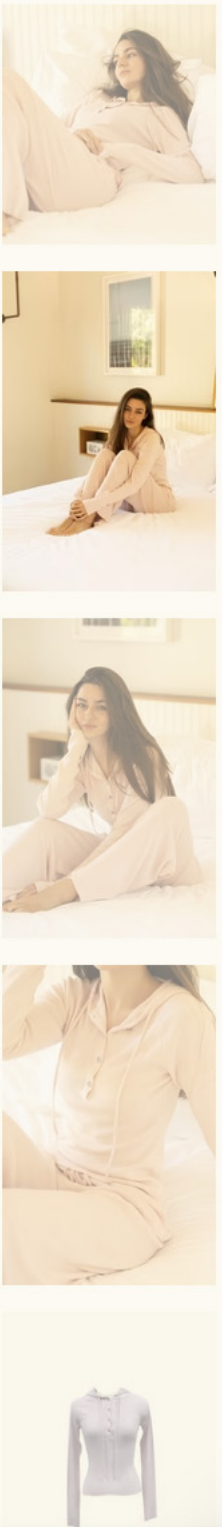

ALL THE CLASSICS NEW COLLECTION SHOP BY LOOKS STORY

WOOL ACTIVE LOUNGE TOP | POWDER BLUSH

\$320.00

COLOR BABY PINK

SIZE

ADD TO CART

PRODUCT DETAILS SIZE & FIT CARE SHIPPING & RETURNS

A BABY PINK SOFTENED BY WARMTH AND LIGHT.
 TENDER, LUMINOUS, UNAPOLOGETICALLY FEMININE.
 POWDER BLUSH CARRIES THE INNOCENCE OF YOUTH, YET FEELS GROWN IN ITS RESTRAINT.
 IT DOESN'T SHOUT SWEETNESS — IT BREATHES IT.
 IT IS PLAYFUL WITHOUT BEING NAÏVE, DELICATE WITHOUT LOSING STRENGTH.
 A SHADE FOR MOMENTS WHEN SOFTNESS IS NOT WEAKNESS, BUT CHOICE.
 THE COLLECTION EXPLORES SOFTNESS WITHOUT FRAGILITY, STRUCTURE WITHOUT STIFFNESS.
 EACH PIECE FOLLOWS THE NATURAL LINES OF THE BODY, ALLOWING MOVEMENT TO FEEL EFFORTLESS AND COMPOSED.
 DESIGNED FOR WOMEN WHO MOVE BETWEEN PRIVATE AND PUBLIC SPACES WITH QUIET CONFIDENCE